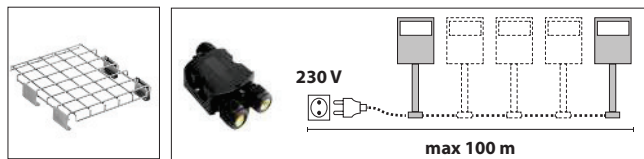

14174220

OPTIONAL ACCESSORIES

DESCRIPTION	COLOR	PART NUMBER
GUELL 1		
Protective grid GUELL 1		14172902
Connection box IP 66		14174220
Wall support 500 mm/19.69" GUELL 1/2	●	14173394
Wall support 1000 mm/39.37" GUELL 1/2	●	14173494
Single pole top support GUELL 1	●	14453194
Double pole top support GUELL 1	●	14453294
GUELL 1 A/W - GUELL 1 S/W		
Soft glass GUELL 1	●	14173294
GUELL 1 A/W		
Louvre GUELL 1 Asymmetrical		14173120
GUELL 1 S/W		
Louvre GUELL 1 Symmetrical		14173020
GUELL 1 C/I		
GUELL 1 C/I frosted glass.	●	14476594

14172902