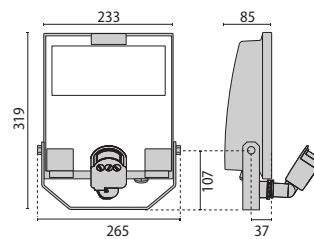

GUELL 1
S/W

GUELL 1
A/W

GUELL 1
C/I

GUELL 1
S/W

GUELL 1
A/W

GUELL 1 S/W

IK07 3J xx5

LAMPHOLDER	WATTAGE	CLASS		CRI	KELVIN	COS ϕ $\geq 0,9$	OPTIC	OPTIC BEAM	LIGHTSOURCE LUMEN OUTPUT	LUMINAIRE LUMEN OUTPUT	L	B	LIFETIME	COLOUR/ RAL	PART NUMBER
Power LED 220-240 V 50/60 Hz															
LED	53 W	I		80	4000	•	S/W	-	7276 lm	6092 lm	70	10	150000 h	●	06105494
LED	39 W	I		80	4000	•	S/W	-	5558 lm	4890 lm	70	10	150000 h	●	06105794