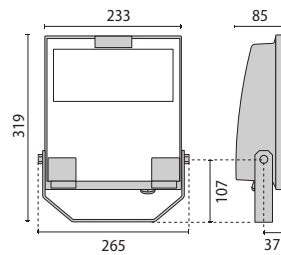

GUELL 1
S/W

GUELL 1
A/W

GUELL 1
C/I

GUELL 1
S/W

GUELL 1
A/W

GUELL 1 S/W

IK07 3J xx5

LAMPHOLDER	WATTAGE	CLASS		CRI	KELVIN	COS ϕ $\geq 0,9$	OPTIC	OPTIC BEAM	LIGHTSOURCE LUMEN OUTPUT	LUMINAIRE LUMEN OUTPUT	L	B	LIFETIME	COLOUR/ RAL	PART NUMBER
Power LED 220-240 V 50/60 Hz															
LED	53 W	I		80	4000	•	S/W	-	7276 lm	6092 lm	70	10	150000 h	●	06105494
LED	39 W	I		80	4000	•	S/W	-	5558 lm	4890 lm	70	10	150000 h	●	06105794